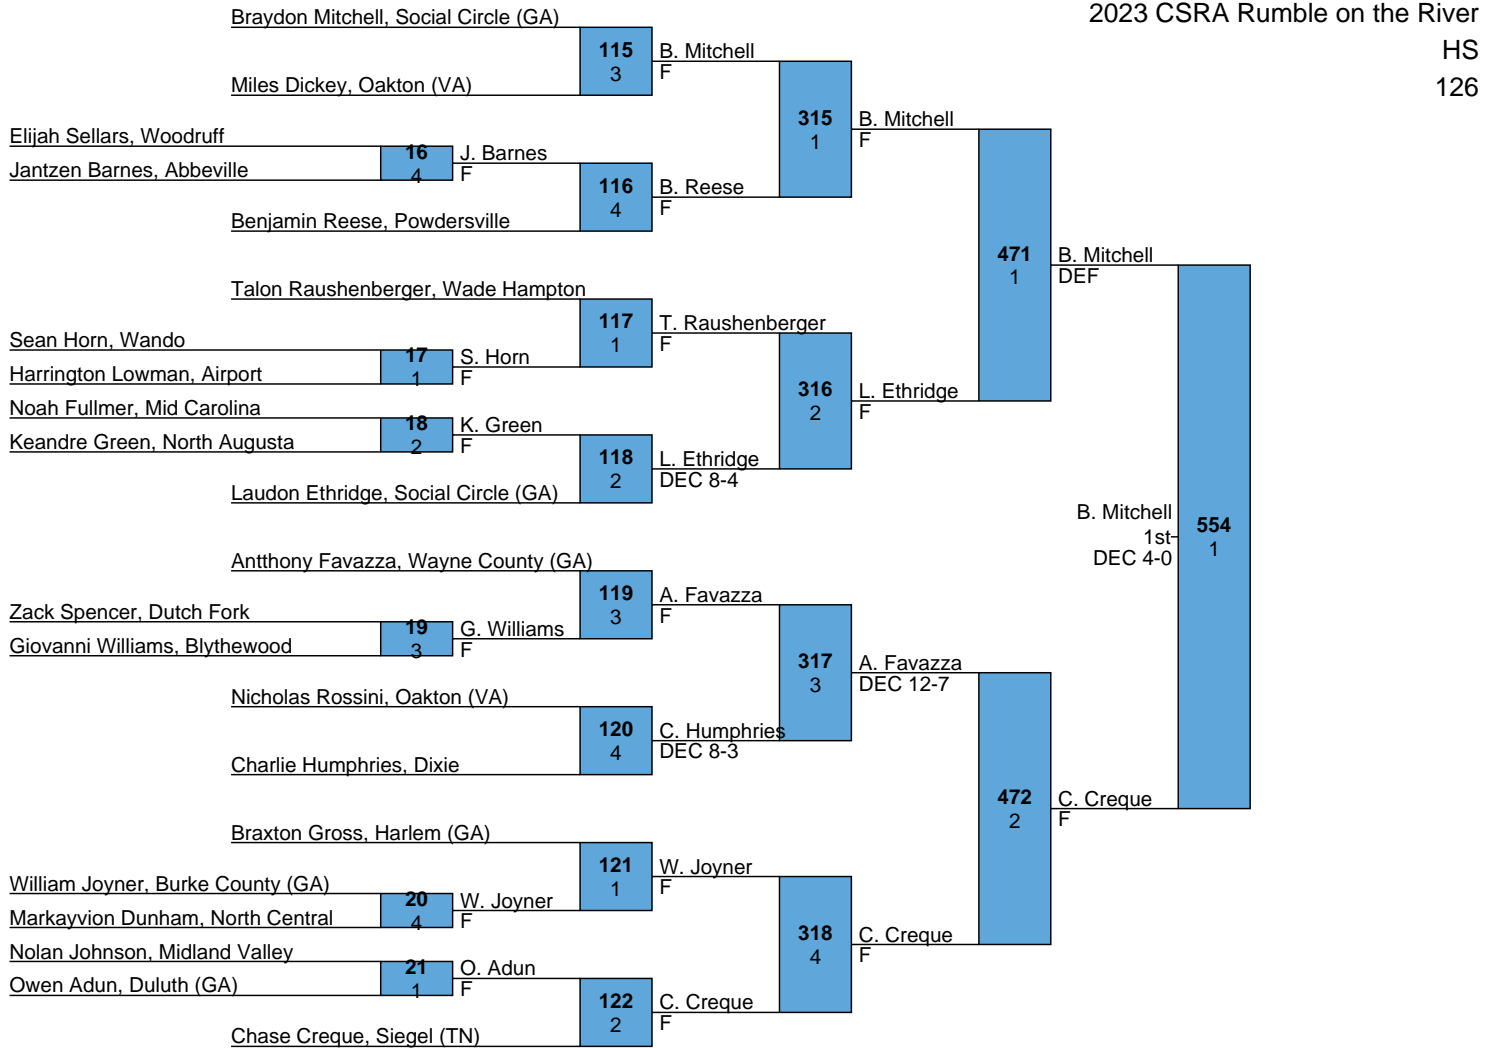

L521 A. Favazza 553 5th
L522 C. Humphries 5th