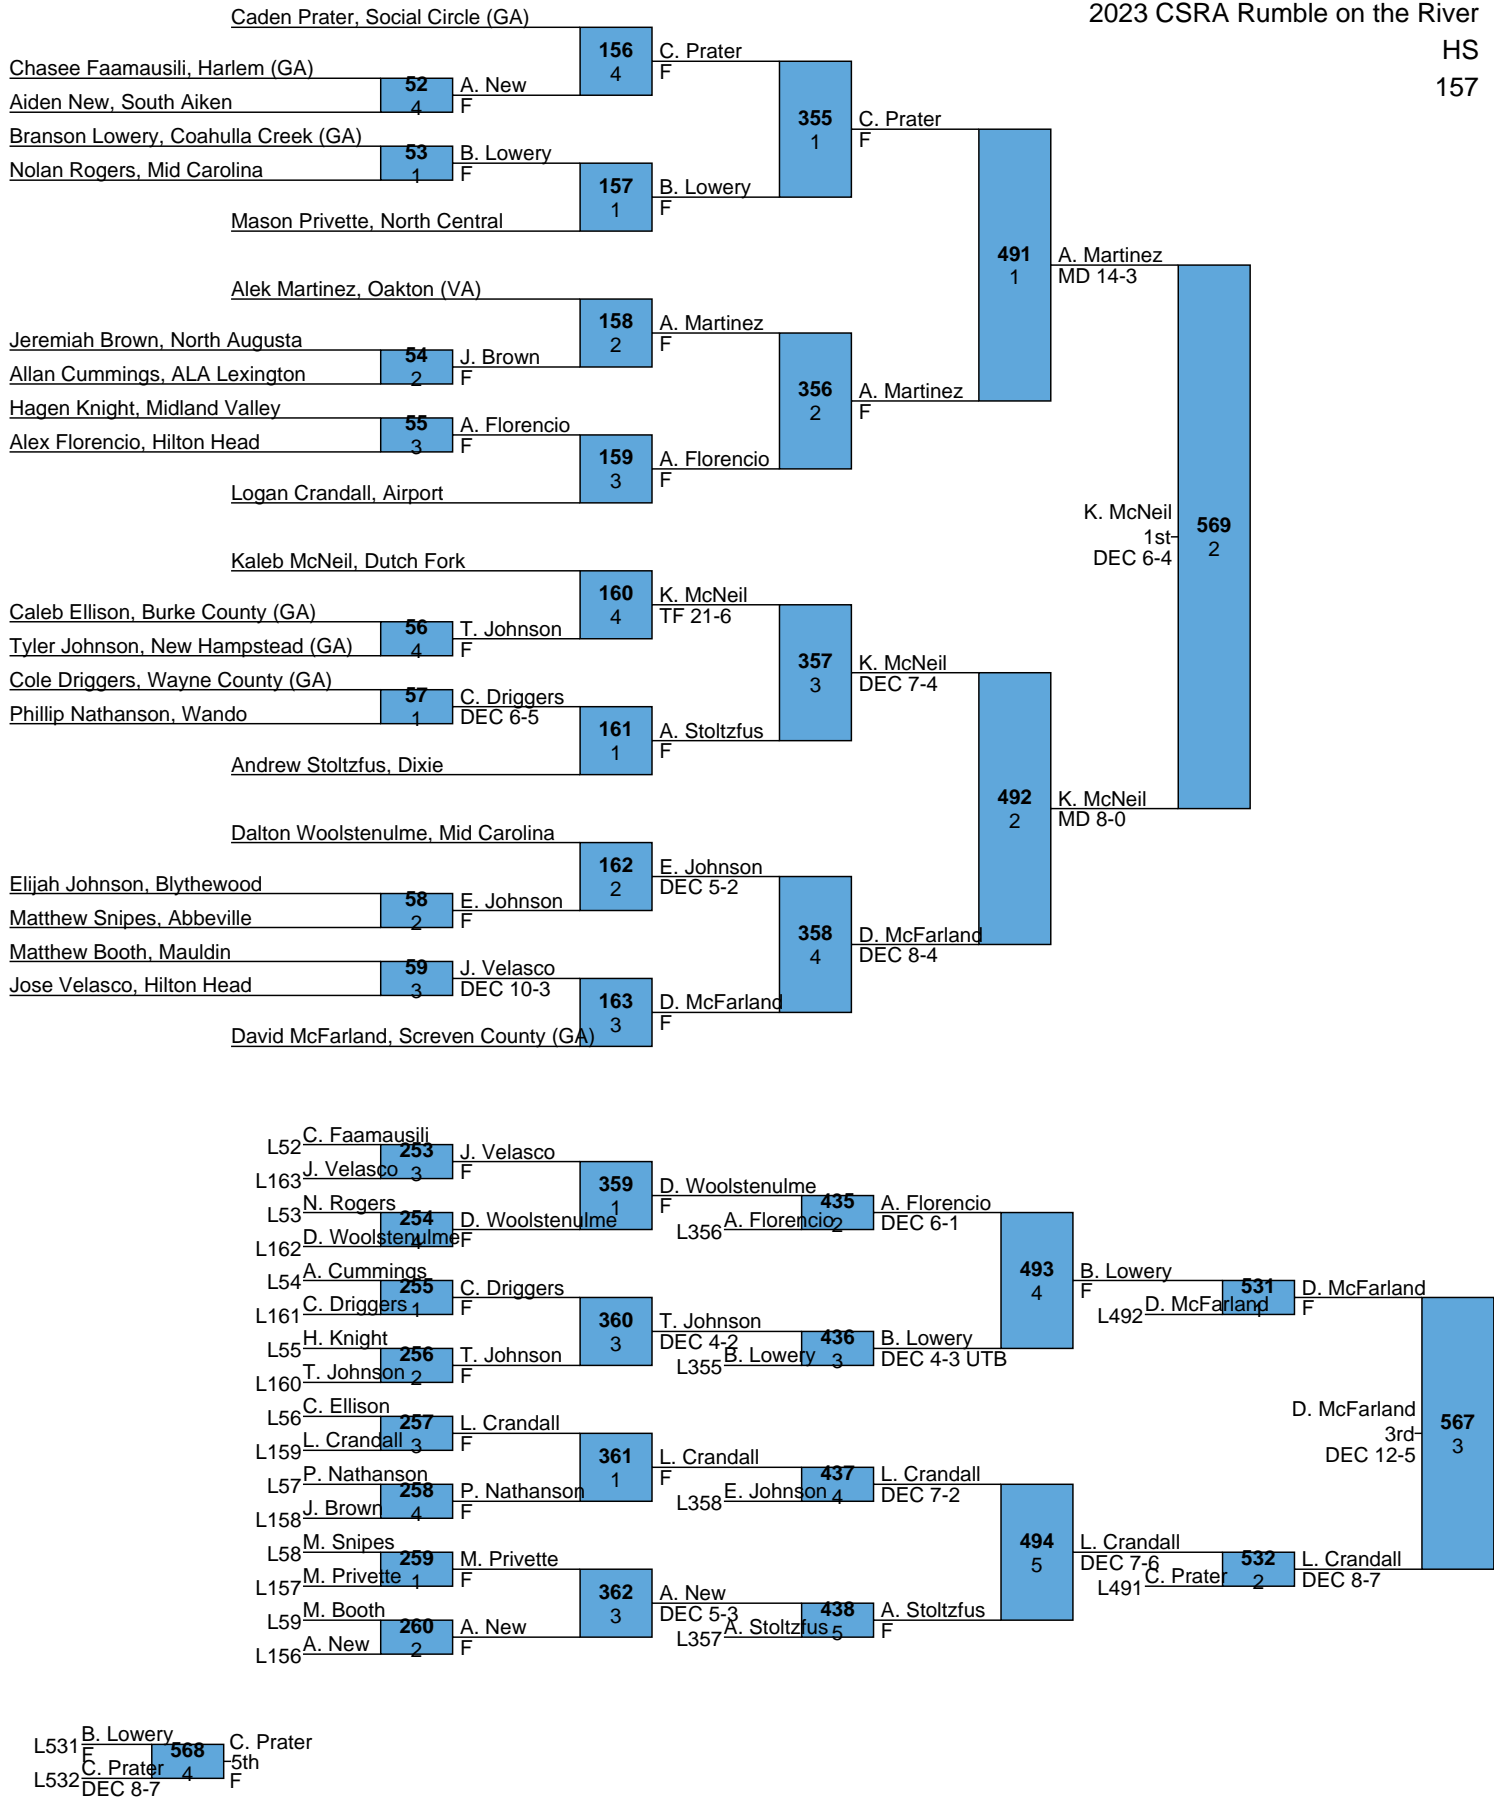

<u>Rank</u>	<u>Team</u>	<u>Points</u>	<u>1</u>	<u>2</u>	<u>3</u>	<u>4</u>	<u>5</u>	<u>6</u>
1	Social Circle (GA)	343.5	8	2	2		1	1
2	Coahulla Creek (GA)	163.5	1	2	2	1		1
3	Dutch Fork	142.5	3				1	
4	North Augusta	139.5		1	1	1		1
5	Dixie	137.5	1				3	1
6	Oakton (VA)	129.5		1		1	1	2
7	North Central	128		1	1	3		
8	Harlem (GA)	99		2		1		
9	Woodruff	93.5		1	1	1		
10	Blythewood	81					2	1
11	Hilton Head	78.5			2		1	
12	Siegel (TN)	76.5		1		1	1	
13	Screven County (GA)	75			1			
14	Lakeside (GA)	74				1	1	2
15	New Hampstead (GA)	73.5			2			
16	Airport	68			1		1	
17	Wando	67				1		
18	North Atlanta (GA)	66		1				1
18	South Aiken	66					1	
20	Burke County (GA)	64.5		1				
21	Wade Hampton	57						
22	Wayne County (GA)	56						2
23	Mid Carolina	52	1					
24	Midland Valley	46				1		1
25	Powersville	45		1		1		
26	Abbeville	43.5					1	
27	Mauldin	35			1			
28	Coahulla Creek B (GA)	31						
29	Duluth (GA)	27						
30	Wagener-Salley	25						1
31	ALA Lexington	20						
32	Augusta Christian (GA)	13						

L1515 C. Sheehan DEC 10-7 544 vs C. Stout 5th  
L516 C. Stout MD 13-2 vs [Opponent] F

L517 R. Boisvert DEF 547  
L518 B. Stephenson 4th DEC 9-5 DEF

L521 A. Favazza 553 5th  
 L522 C. Humphries 5th

L525 I. Lee  
DEC 10-8 559 I. Lee  
L526 I. Coleman 5th  
MD 14-1 MD 11-3