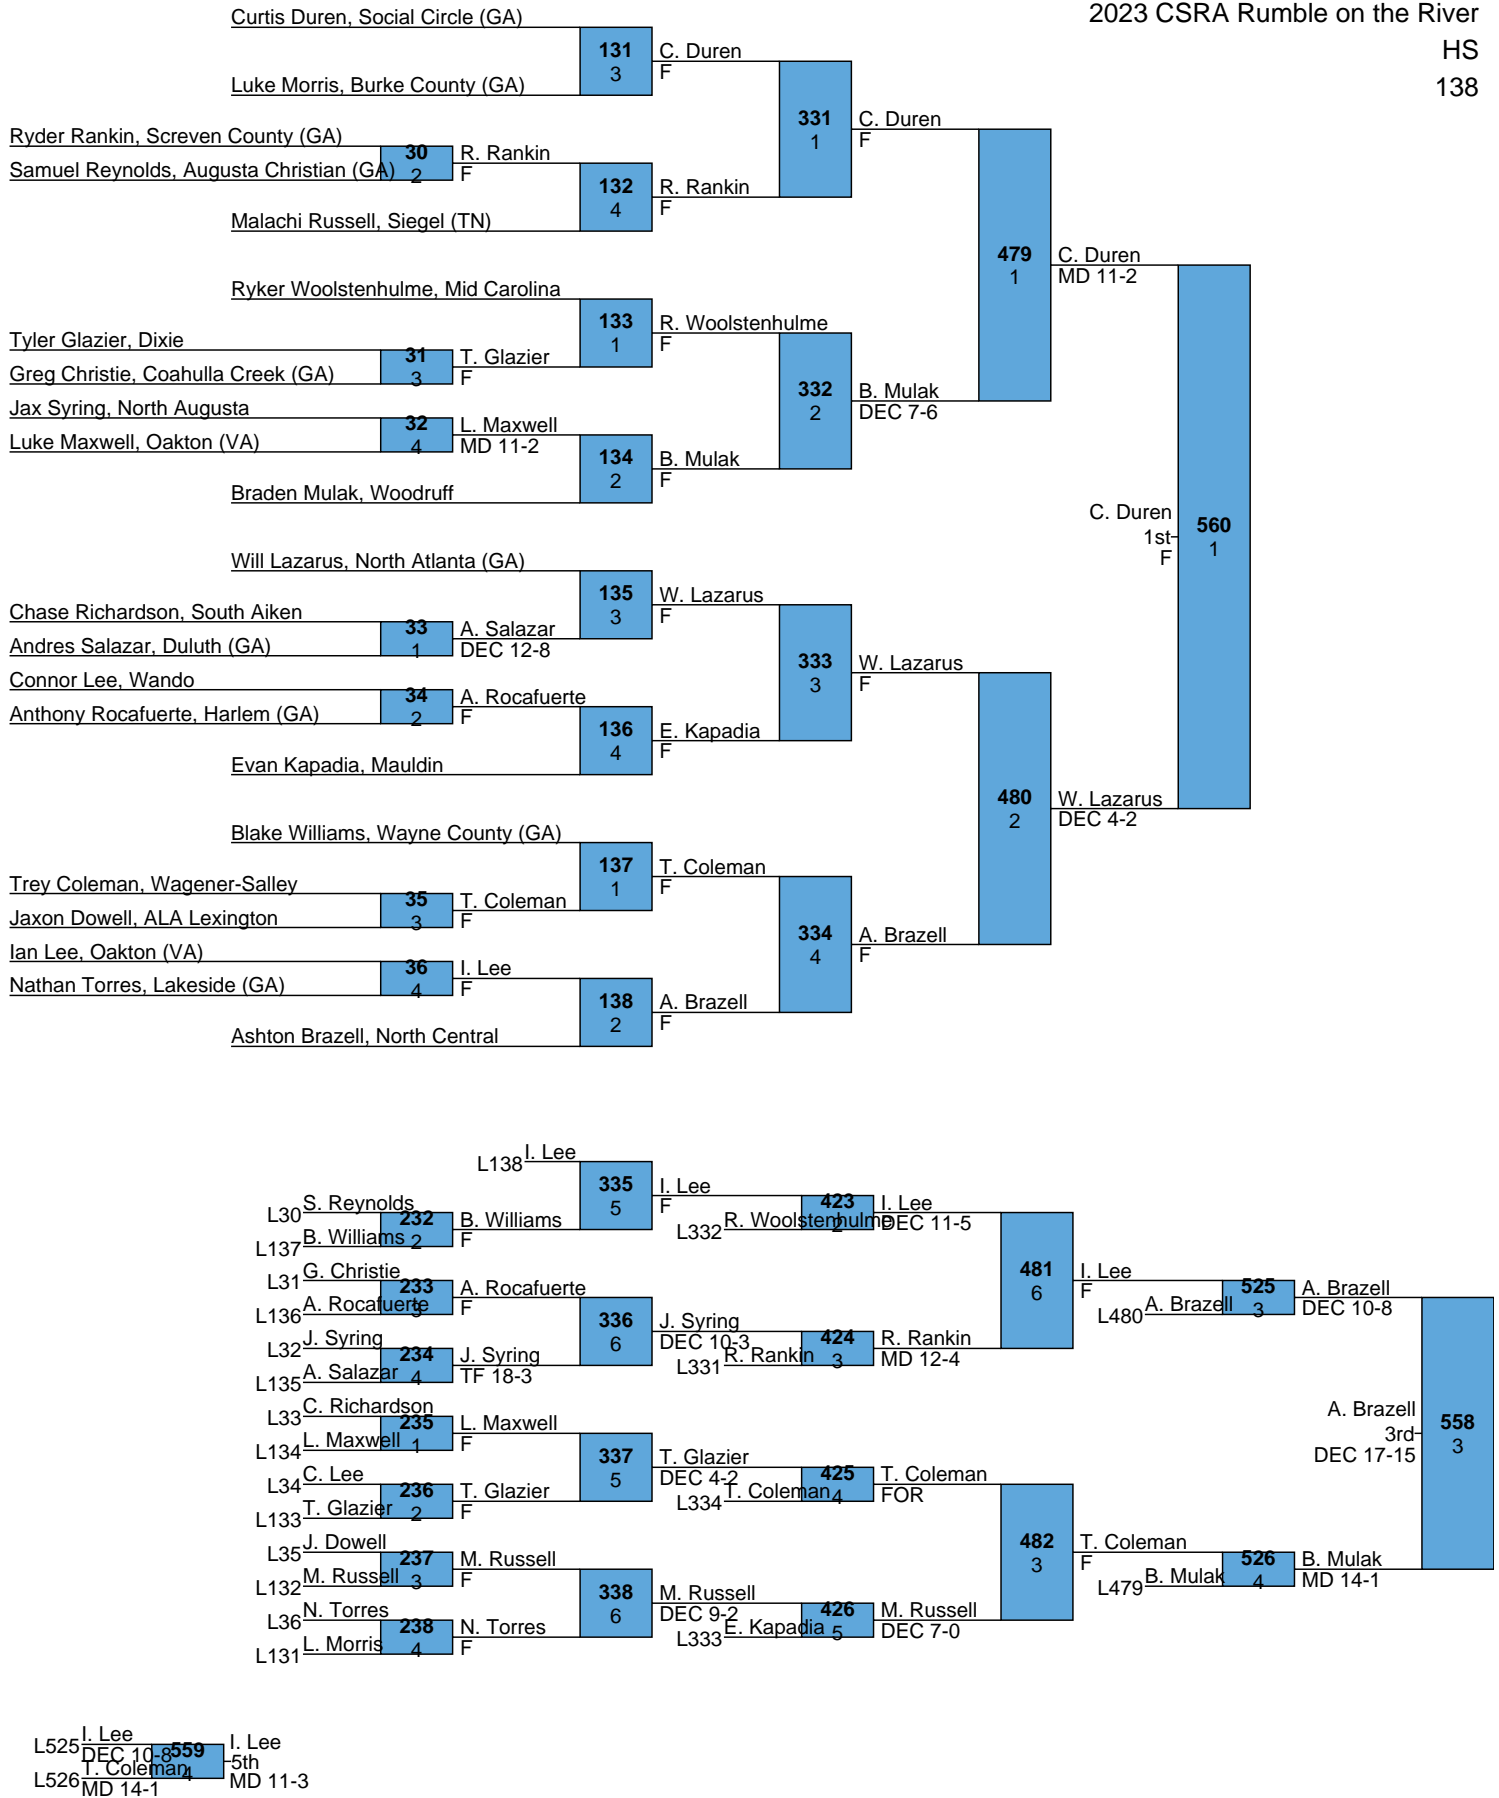

<u>Rank</u>	<u>Team</u>	<u>Points</u>	<u>1</u>	<u>2</u>	<u>3</u>	<u>4</u>	<u>5</u>	<u>6</u>
1	Social Circle (GA)	343.5	8	2	2		1	1
2	Coahulla Creek (GA)	163.5	1	2	2	1		1
3	Dutch Fork	142.5	3				1	
4	North Augusta	139.5		1	1	1		1
5	Dixie	137.5	1				3	1
6	Oakton (VA)	129.5		1		1	1	2
7	North Central	128		1	1	3		
8	Harlem (GA)	99		2		1		
9	Woodruff	93.5		1	1	1		
10	Blythewood	81					2	1
11	Hilton Head	78.5			2		1	
12	Siegel (TN)	76.5		1		1	1	
13	Screven County (GA)	75			1			
14	Lakeside (GA)	74				1	1	2
15	New Hampstead (GA)	73.5			2			
16	Airport	68			1		1	
17	Wando	67				1		
18	North Atlanta (GA)	66		1				1
18	South Aiken	66					1	
20	Burke County (GA)	64.5		1				
21	Wade Hampton	57						
22	Wayne County (GA)	56						2
23	Mid Carolina	52	1					
24	Midland Valley	46				1		1
25	Powersville	45		1		1		
26	Abbeville	43.5					1	
27	Mauldin	35			1			
28	Coahulla Creek B (GA)	31						
29	Duluth (GA)	27						
30	Wagener-Salley	25						1
31	ALA Lexington	20						
32	Augusta Christian (GA)	13						

L1515 C. Sheehan DEC 10-7 544 vs C. Stout 5th  
L516 C. Stout MD 13-2 vs [Opponent] F

L517 R. Boisvert DEF 547  
L518 B. Stephenson 4th DEC 9-5 DEF

L521 A. Favazza 553 5th  
 L522 C. Humphries 5th

L525 I. Lee  
DEC 10-8 559 I. Lee  
L526 I. Coleman 5th  
MD 14-1 MD 11-3