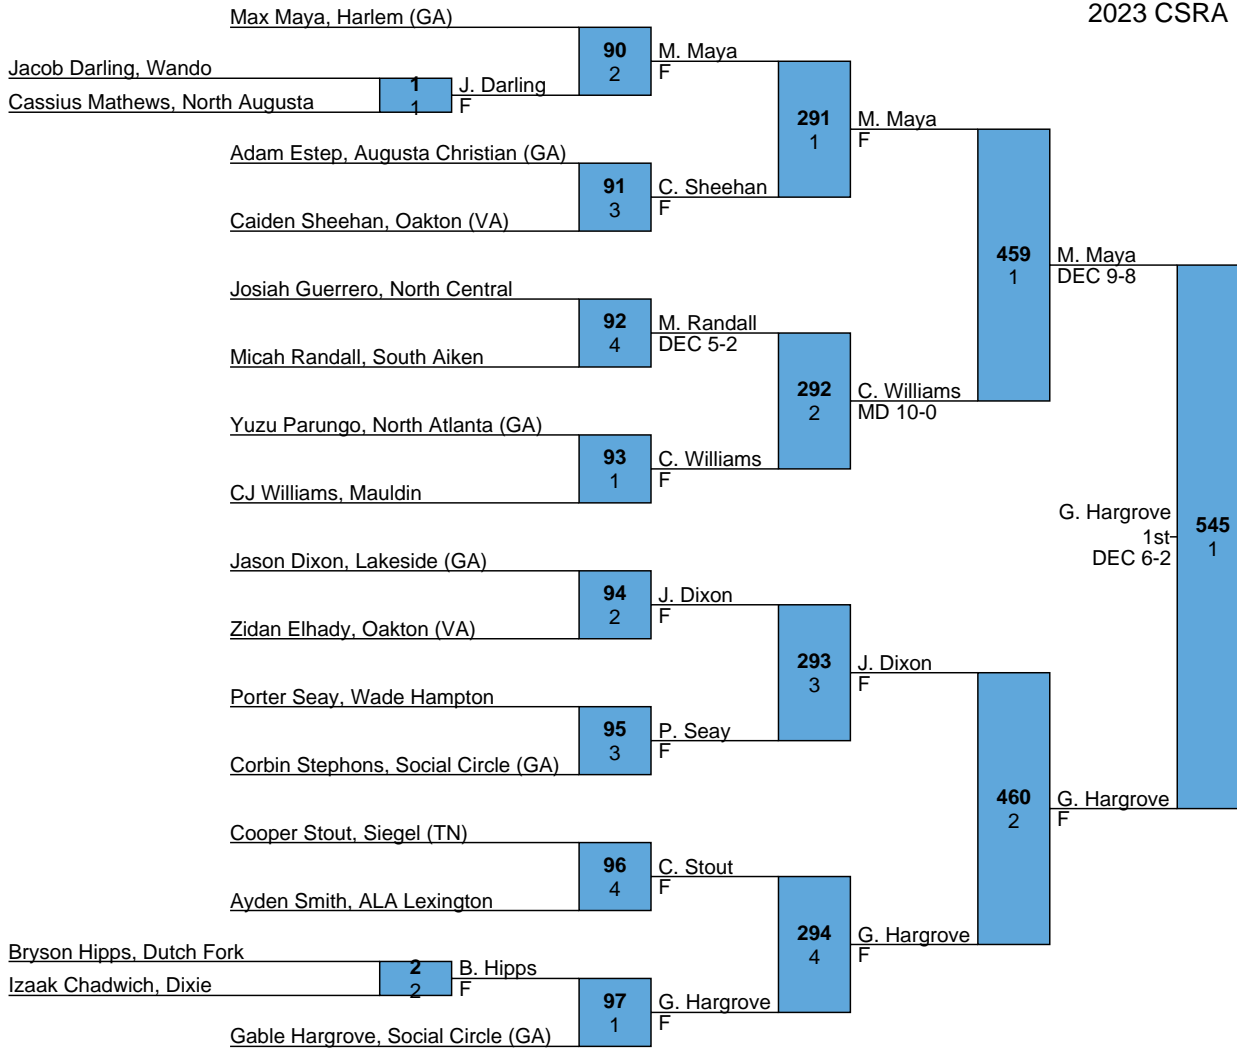

<u>Rank</u>	<u>Team</u>	<u>Points</u>	<u>1</u>	<u>2</u>	<u>3</u>	<u>4</u>	<u>5</u>	<u>6</u>
1	Social Circle (GA)	343.5	8	2	2		1	1
2	Coahulla Creek (GA)	163.5	1	2	2	1		1
3	Dutch Fork	142.5	3				1	
4	North Augusta	139.5		1	1	1		1
5	Dixie	137.5	1				3	1
6	Oakton (VA)	129.5		1		1	1	2
7	North Central	128		1	1	3		
8	Harlem (GA)	99		2		1		
9	Woodruff	93.5		1	1	1		
10	Blythewood	81					2	1
11	Hilton Head	78.5			2		1	
12	Siegel (TN)	76.5		1		1	1	
13	Screven County (GA)	75			1			
14	Lakeside (GA)	74				1	1	2
15	New Hampstead (GA)	73.5			2			
16	Airport	68			1		1	
17	Wando	67				1		
18	North Atlanta (GA)	66		1				1
18	South Aiken	66					1	
20	Burke County (GA)	64.5		1				
21	Wade Hampton	57						
22	Wayne County (GA)	56						2
23	Mid Carolina	52	1					
24	Midland Valley	46				1		1
25	Powersville	45		1		1		
26	Abbeville	43.5					1	
27	Mauldin	35			1			
28	Coahulla Creek B (GA)	31						
29	Duluth (GA)	27						
30	Wagener-Salley	25						1
31	ALA Lexington	20						
32	Augusta Christian (GA)	13						

L1515 C. Sheehan DEC 10-7 544 vs C. Stout 5th  
L516 C. Stout MD 13-2 vs [Opponent] F

L517 R. Boisvert DEF 547  
L518 B. Stephenson 4th DEC 9-5 DEF

L521 A. Favazza 553 5th  
 L522 C. Humphries 5th

L525 I. Lee  
DEC 10-8 559 I. Lee  
L526 I. Coleman 5th  
MD 14-1 MD 11-3