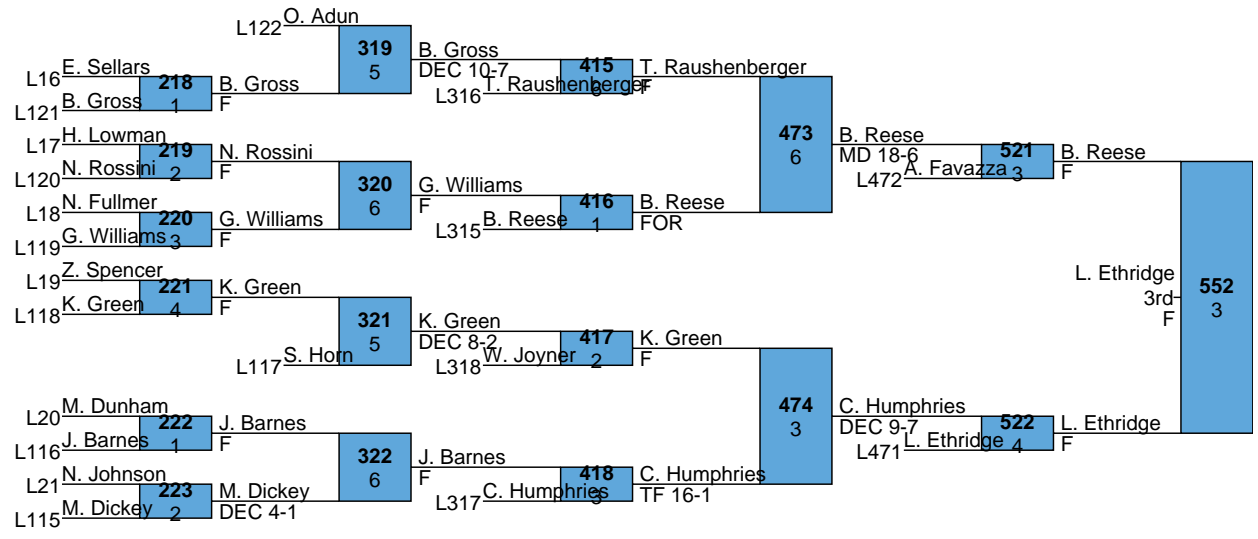

<u>Rank</u>	<u>Team</u>	<u>Points</u>	<u>1</u>	<u>2</u>	<u>3</u>	<u>4</u>	<u>5</u>	<u>6</u>
1	Social Circle (GA)	343.5	8	2	2		1	1
2	Coahulla Creek (GA)	163.5	1	2	2	1		1
3	Dutch Fork	142.5	3				1	
4	North Augusta	139.5		1	1	1		1
5	Dixie	137.5	1				3	1
6	Oakton (VA)	129.5		1		1	1	2
7	North Central	128		1	1	3		
8	Harlem (GA)	99		2		1		
9	Woodruff	93.5		1	1	1		
10	Blythewood	81					2	1
11	Hilton Head	78.5			2		1	
12	Siegel (TN)	76.5		1		1	1	
13	Screven County (GA)	75			1			
14	Lakeside (GA)	74				1	1	2
15	New Hampstead (GA)	73.5			2			
16	Airport	68			1		1	
17	Wando	67				1		
18	North Atlanta (GA)	66		1				1
18	South Aiken	66					1	
20	Burke County (GA)	64.5		1				
21	Wade Hampton	57						
22	Wayne County (GA)	56						2
23	Mid Carolina	52	1					
24	Midland Valley	46				1		1
25	Powersville	45		1		1		
26	Abbeville	43.5					1	
27	Mauldin	35			1			
28	Coahulla Creek B (GA)	31						
29	Duluth (GA)	27						
30	Wagener-Salley	25						1
31	ALA Lexington	20						
32	Augusta Christian (GA)	13						

L1515 C. Sheehan DEC 10-7 544 vs C. Stout 5th  
L516 C. Stout MD 13-2 vs [Opponent] F

L517 R. Boisvert DEF 547  
L518 B. Stephenson 4th DEC 9-5 DEF

L521 A. Favazza 553 5th  
 L522 C. Humphries 5th

L525 I. Lee  
DEC 10-8 559 I. Lee  
L526 I. Coleman 5th  
MD 14-1 MD 11-3