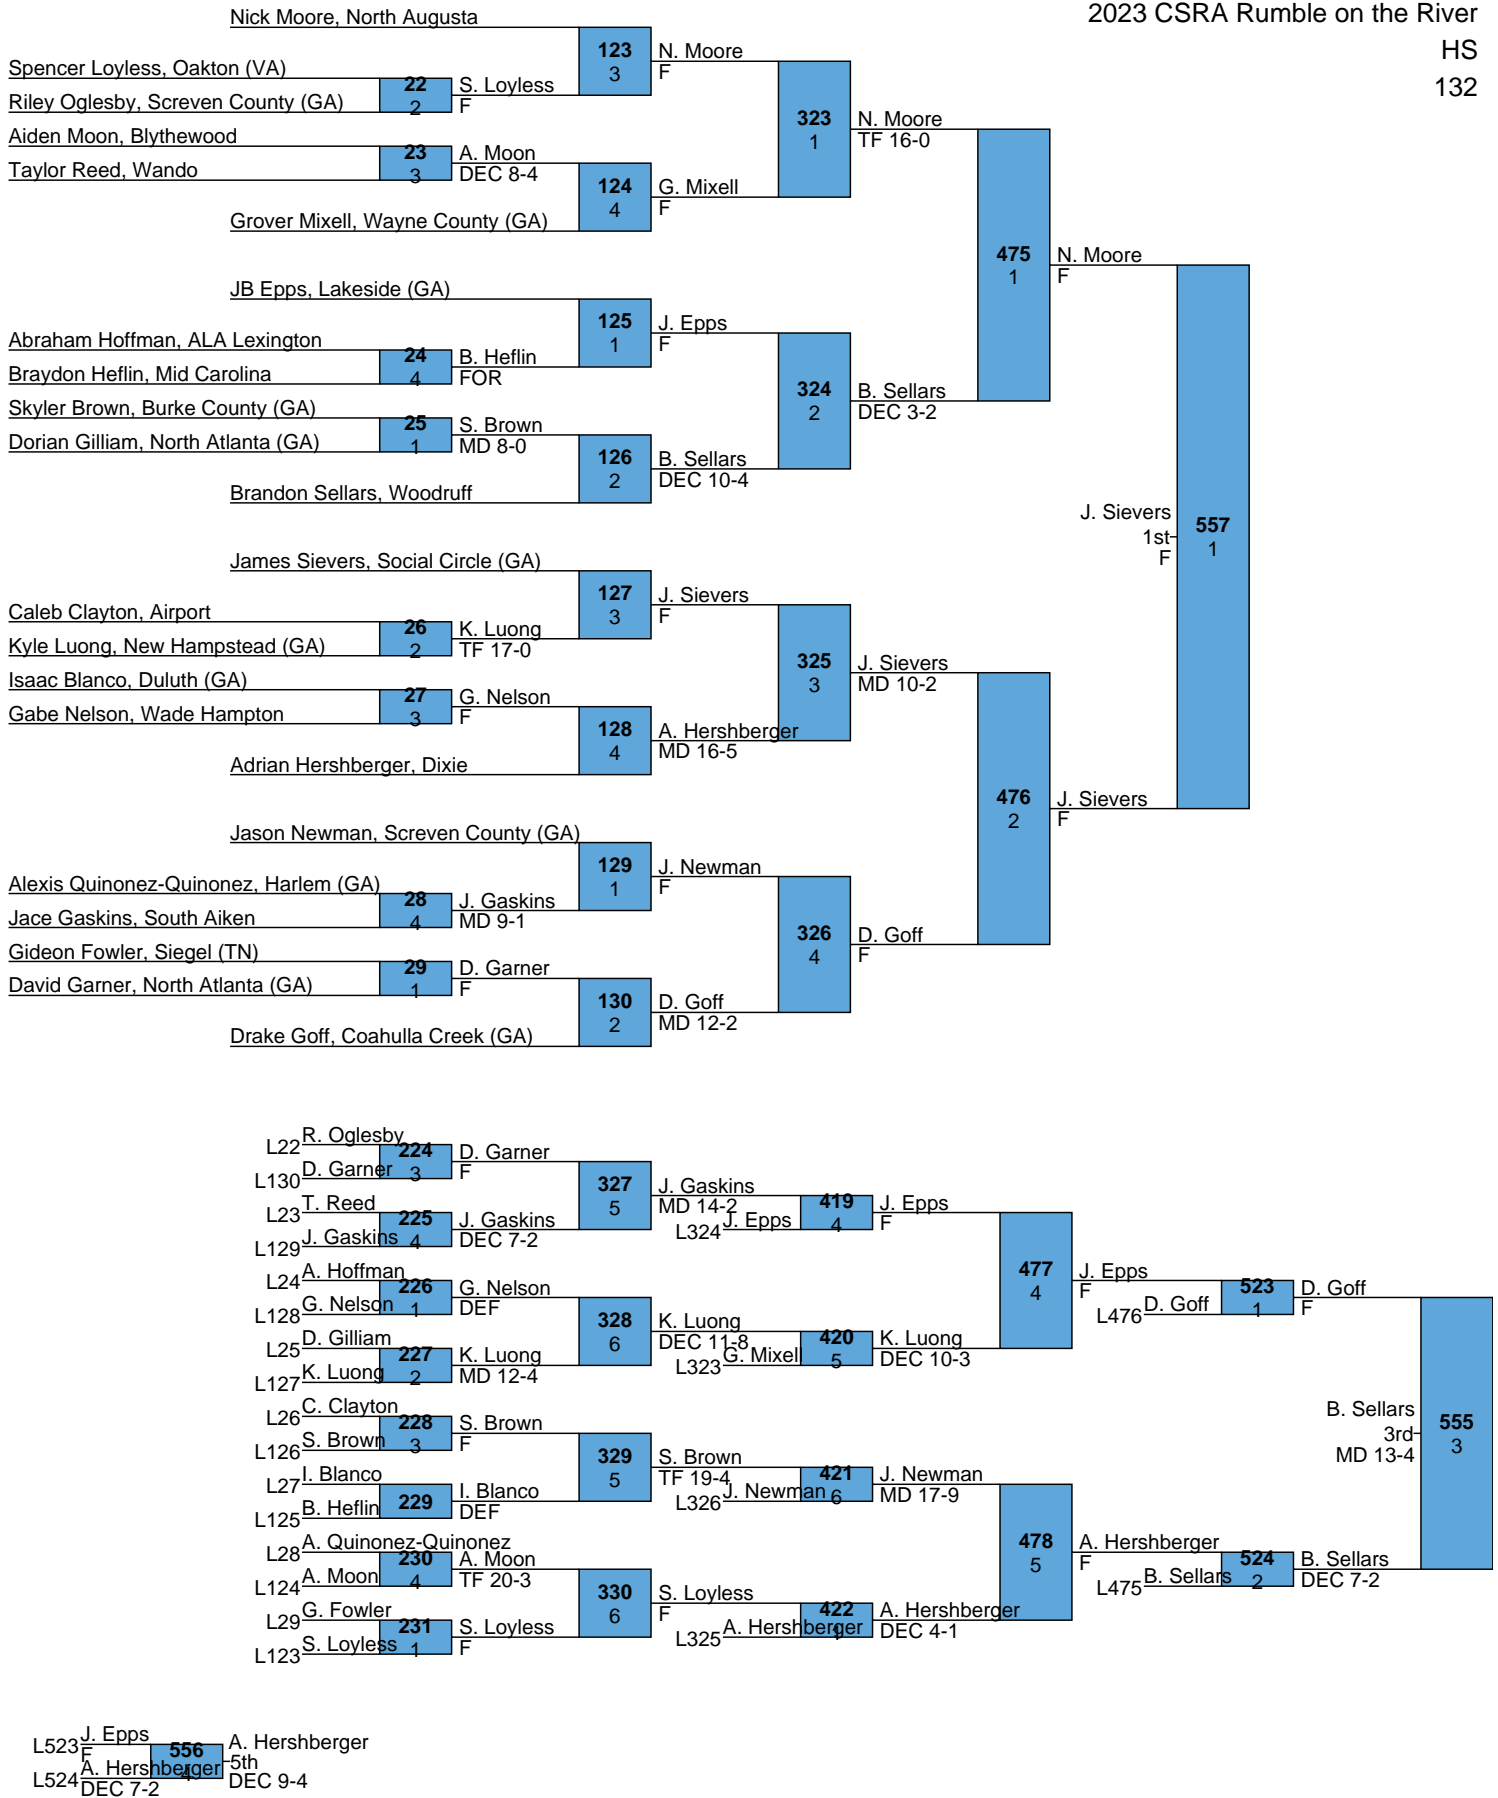

<u>Rank</u>	<u>Team</u>	<u>Points</u>	<u>1</u>	<u>2</u>	<u>3</u>	<u>4</u>	<u>5</u>	<u>6</u>
1	Social Circle (GA)	343.5	8	2	2		1	1
2	Coahulla Creek (GA)	163.5	1	2	2	1		1
3	Dutch Fork	142.5	3				1	
4	North Augusta	139.5		1	1	1		1
5	Dixie	137.5	1				3	1
6	Oakton (VA)	129.5		1		1	1	2
7	North Central	128		1	1	3		
8	Harlem (GA)	99		2		1		
9	Woodruff	93.5		1	1	1		
10	Blythewood	81					2	1
11	Hilton Head	78.5			2		1	
12	Siegel (TN)	76.5		1		1	1	
13	Screven County (GA)	75			1			
14	Lakeside (GA)	74				1	1	2
15	New Hampstead (GA)	73.5			2			
16	Airport	68			1		1	
17	Wando	67				1		
18	North Atlanta (GA)	66		1				1
18	South Aiken	66					1	
20	Burke County (GA)	64.5		1				
21	Wade Hampton	57						
22	Wayne County (GA)	56						2
23	Mid Carolina	52	1					
24	Midland Valley	46				1		1
25	Powersville	45		1		1		
26	Abbeville	43.5					1	
27	Mauldin	35			1			
28	Coahulla Creek B (GA)	31						
29	Duluth (GA)	27						
30	Wagener-Salley	25						1
31	ALA Lexington	20						
32	Augusta Christian (GA)	13						

L1515 C. Sheehan DEC 10-7 544 vs C. Stout 5th  
L516 C. Stout MD 13-2 vs [Opponent] F

L517 R. Boisvert DEF 547  
L518 B. Stephenson 4th DEC 9-5 DEF

L521 A. Favazza 553 5th  
 L522 C. Humphries 5th

L525 I. Lee  
DEC 10-8 559 I. Lee  
L526 I. Coleman 5th  
MD 14-1 MD 11-3