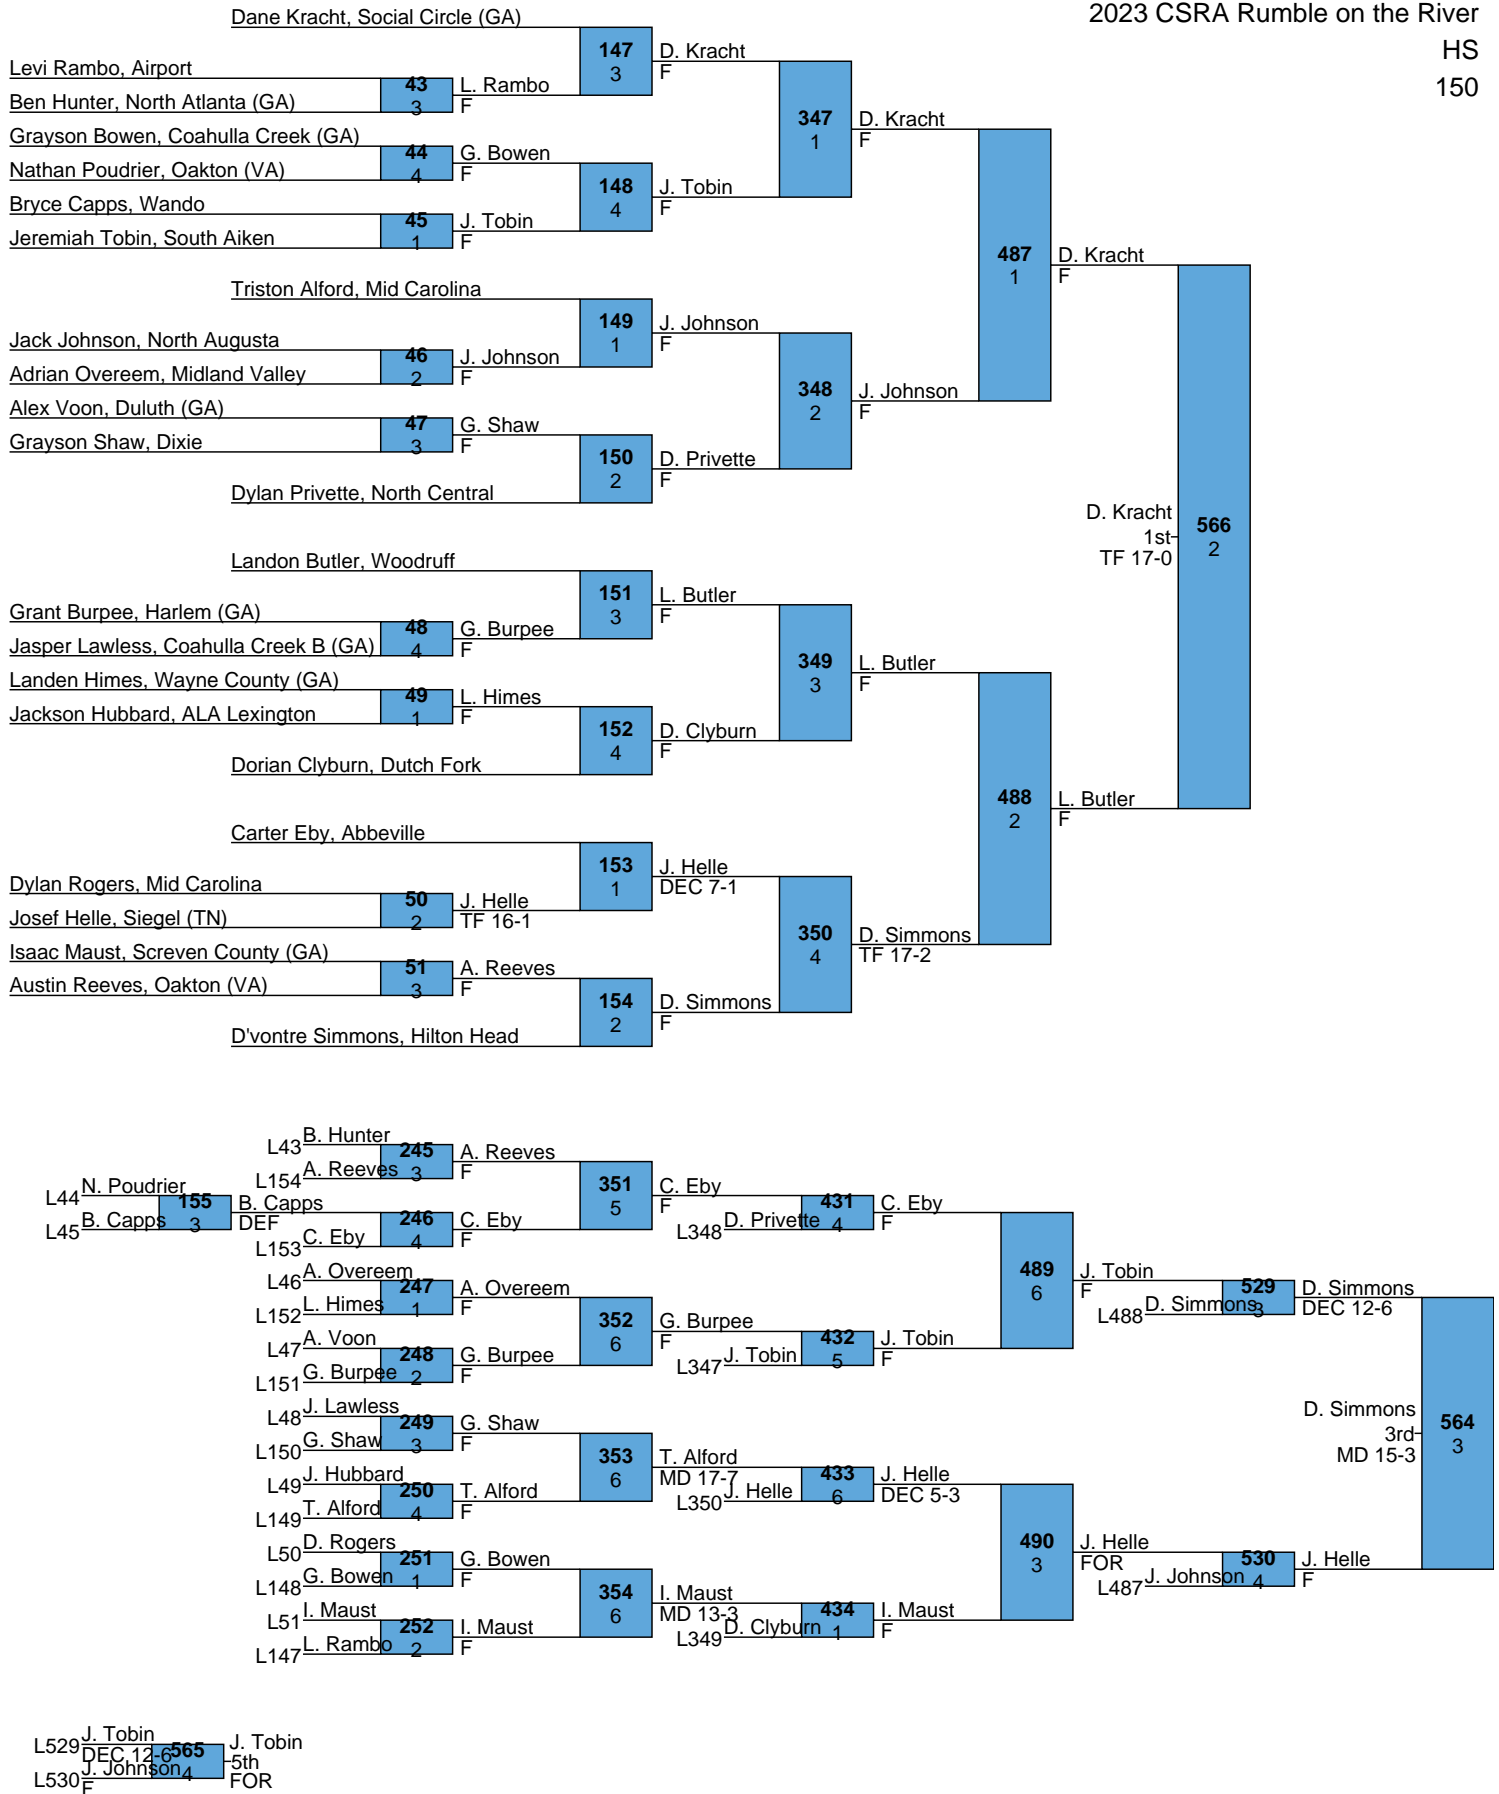

<u>Rank</u>	<u>Team</u>	<u>Points</u>	<u>1</u>	<u>2</u>	<u>3</u>	<u>4</u>	<u>5</u>	<u>6</u>
1	Social Circle (GA)	343.5	8	2	2		1	1
2	Coahulla Creek (GA)	163.5	1	2	2	1		1
3	Dutch Fork	142.5	3				1	
4	North Augusta	139.5		1	1	1		1
5	Dixie	137.5	1				3	1
6	Oakton (VA)	129.5		1		1	1	2
7	North Central	128		1	1	3		
8	Harlem (GA)	99		2		1		
9	Woodruff	93.5		1	1	1		
10	Blythewood	81					2	1
11	Hilton Head	78.5			2		1	
12	Siegel (TN)	76.5		1		1	1	
13	Screven County (GA)	75			1			
14	Lakeside (GA)	74				1	1	2
15	New Hampstead (GA)	73.5			2			
16	Airport	68			1		1	
17	Wando	67				1		
18	North Atlanta (GA)	66		1				1
18	South Aiken	66					1	
20	Burke County (GA)	64.5		1				
21	Wade Hampton	57						
22	Wayne County (GA)	56						2
23	Mid Carolina	52	1					
24	Midland Valley	46				1		1
25	Powersville	45		1		1		
26	Abbeville	43.5					1	
27	Mauldin	35			1			
28	Coahulla Creek B (GA)	31						
29	Duluth (GA)	27						
30	Wagener-Salley	25						1
31	ALA Lexington	20						
32	Augusta Christian (GA)	13						

L1515 C. Sheehan DEC 10-7 544 vs C. Stout 5th  
L516 C. Stout MD 13-2 vs [Opponent] F

L517 R. Boisvert DEF 547  
L518 B. Stephenson 4th DEC 9-5 DEF

L521 A. Favazza 553 5th  
 L522 C. Humphries 5th

L525 I. Lee  
DEC 10-8 559 I. Lee  
L526 I. Coleman 5th  
MD 14-1 MD 11-3