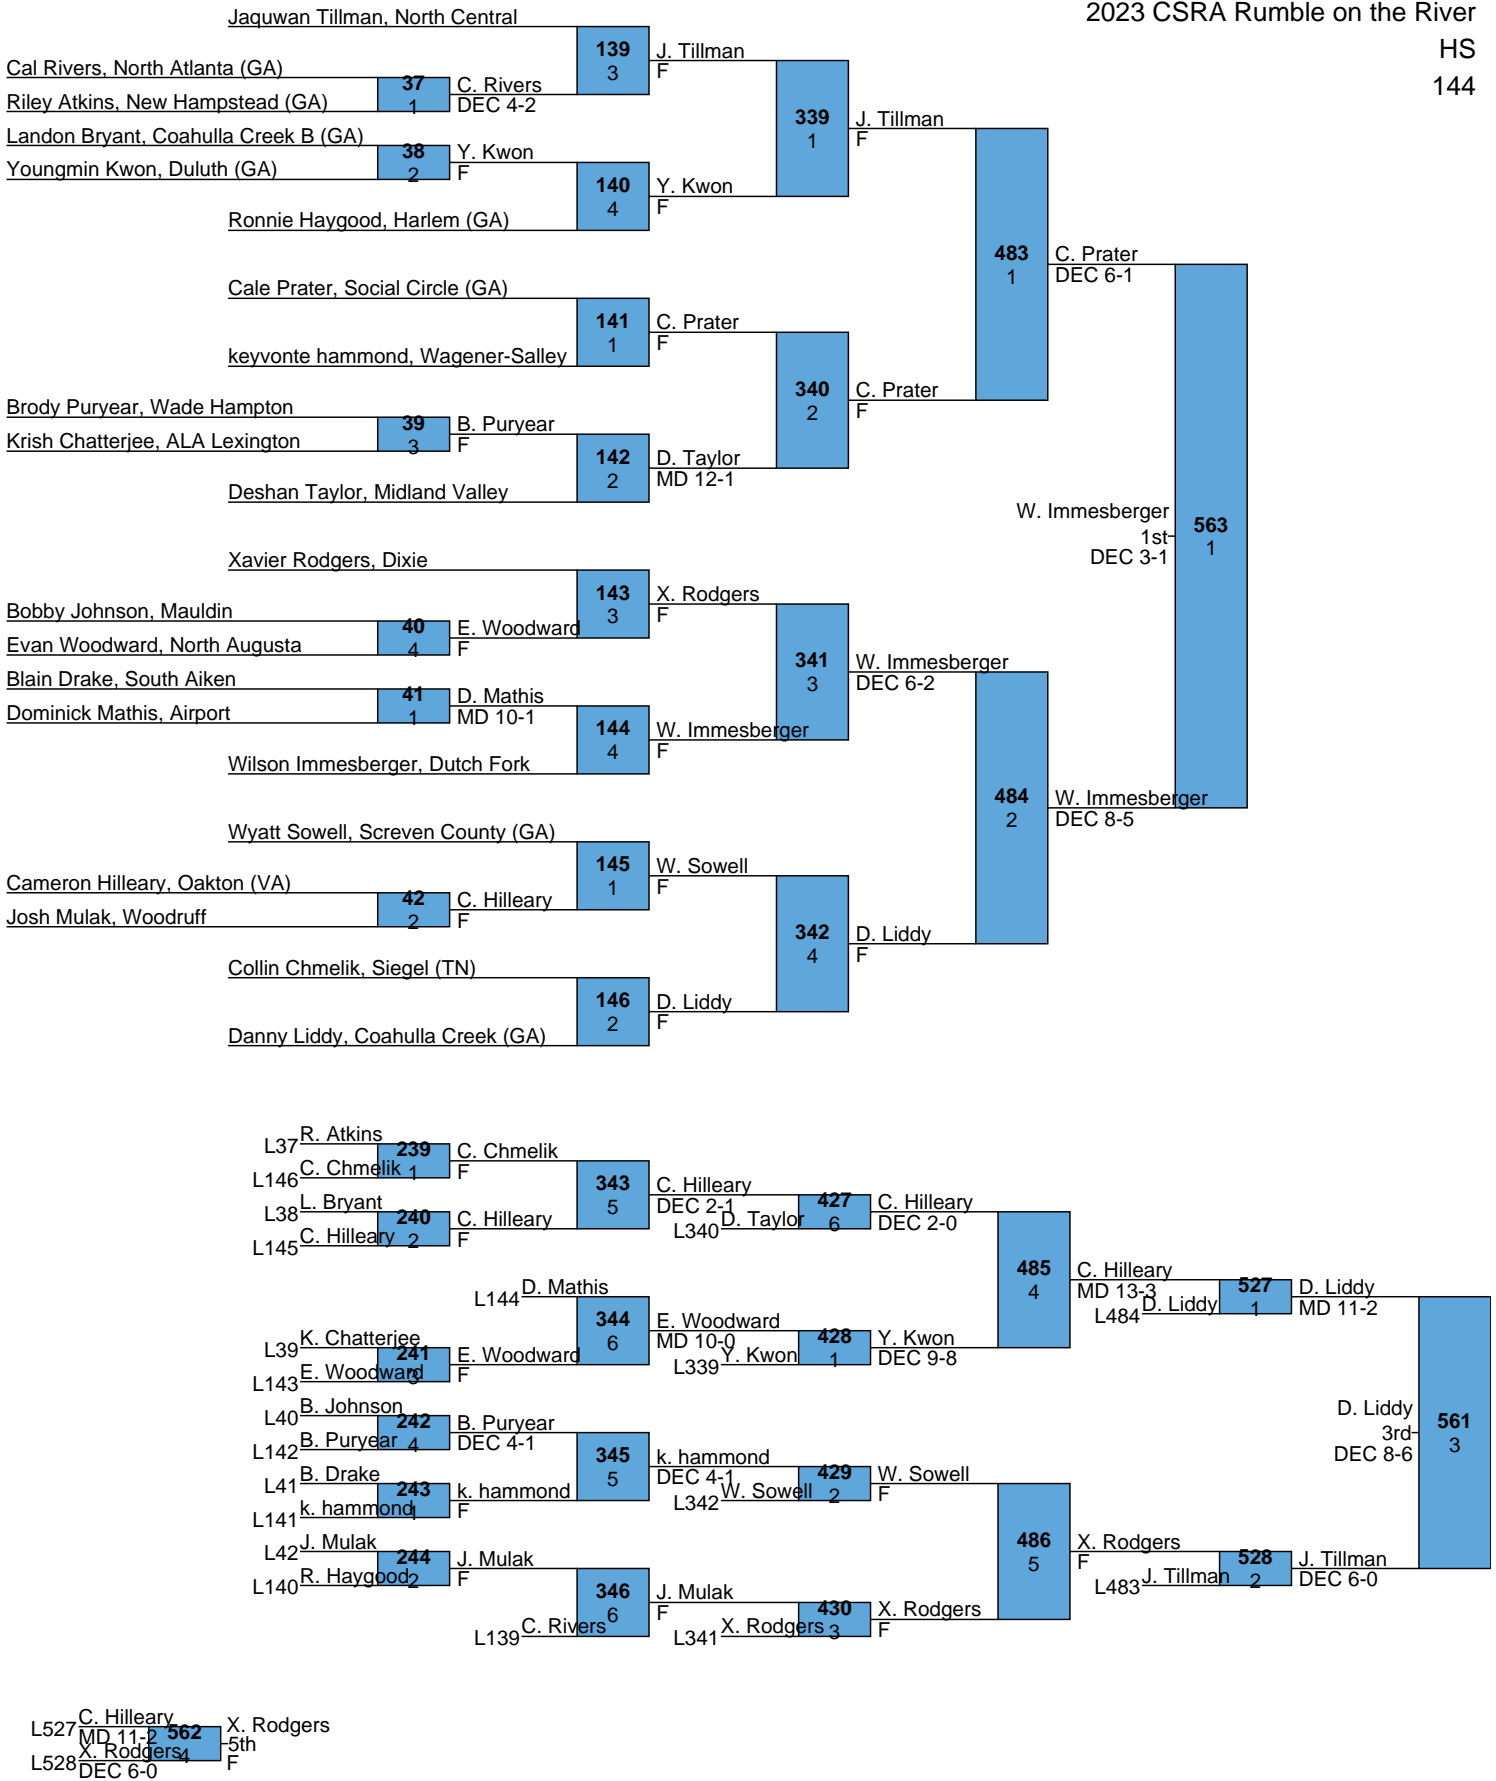

<u>Rank</u>	<u>Team</u>	<u>Points</u>	<u>1</u>	<u>2</u>	<u>3</u>	<u>4</u>	<u>5</u>	<u>6</u>
1	Social Circle (GA)	343.5	8	2	2		1	1
2	Coahulla Creek (GA)	163.5	1	2	2	1		1
3	Dutch Fork	142.5	3				1	
4	North Augusta	139.5		1	1	1		1
5	Dixie	137.5	1				3	1
6	Oakton (VA)	129.5		1		1	1	2
7	North Central	128		1	1	3		
8	Harlem (GA)	99		2		1		
9	Woodruff	93.5		1	1	1		
10	Blythewood	81					2	1
11	Hilton Head	78.5			2		1	
12	Siegel (TN)	76.5		1		1	1	
13	Screven County (GA)	75			1			
14	Lakeside (GA)	74				1	1	2
15	New Hampstead (GA)	73.5			2			
16	Airport	68			1		1	
17	Wando	67				1		
18	North Atlanta (GA)	66		1				1
18	South Aiken	66					1	
20	Burke County (GA)	64.5		1				
21	Wade Hampton	57						
22	Wayne County (GA)	56						2
23	Mid Carolina	52	1					
24	Midland Valley	46				1		1
25	Powersville	45		1		1		
26	Abbeville	43.5					1	
27	Mauldin	35			1			
28	Coahulla Creek B (GA)	31						
29	Duluth (GA)	27						
30	Wagener-Salley	25						1
31	ALA Lexington	20						
32	Augusta Christian (GA)	13						

L1515 C. Sheehan DEC 10-7 544 vs C. Stout 5th  
L516 C. Stout MD 13-2 vs [Opponent] F

L517 R. Boisvert DEF 547  
L518 B. Stephenson 4th DEC 9-5 DEF

L521 A. Favazza 553 5th  
 L522 C. Humphries 5th

L525 I. Lee  
DEC 10-8 559 I. Lee  
L526 I. Coleman 5th  
MD 14-1 MD 11-3