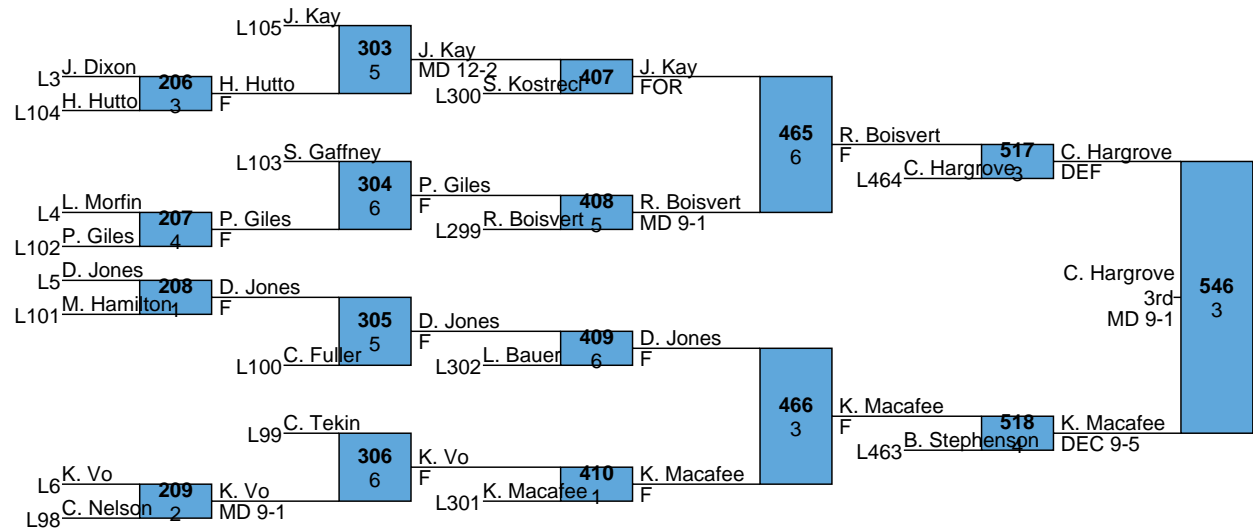

<u>Rank</u>	<u>Team</u>	<u>Points</u>	<u>1</u>	<u>2</u>	<u>3</u>	<u>4</u>	<u>5</u>	<u>6</u>
1	Social Circle (GA)	343.5	8	2	2		1	1
2	Coahulla Creek (GA)	163.5	1	2	2	1		1
3	Dutch Fork	142.5	3				1	
4	North Augusta	139.5		1	1	1		1
5	Dixie	137.5	1				3	1
6	Oakton (VA)	129.5		1		1	1	2
7	North Central	128		1	1	3		
8	Harlem (GA)	99		2		1		
9	Woodruff	93.5		1	1	1		
10	Blythewood	81					2	1
11	Hilton Head	78.5			2		1	
12	Siegel (TN)	76.5		1		1	1	
13	Screven County (GA)	75			1			
14	Lakeside (GA)	74				1	1	2
15	New Hampstead (GA)	73.5			2			
16	Airport	68			1		1	
17	Wando	67				1		
18	North Atlanta (GA)	66		1				1
18	South Aiken	66					1	
20	Burke County (GA)	64.5		1				
21	Wade Hampton	57						
22	Wayne County (GA)	56						2
23	Mid Carolina	52	1					
24	Midland Valley	46				1		1
25	Powersville	45		1		1		
26	Abbeville	43.5					1	
27	Mauldin	35			1			
28	Coahulla Creek B (GA)	31						
29	Duluth (GA)	27						
30	Wagener-Salley	25						1
31	ALA Lexington	20						
32	Augusta Christian (GA)	13						

L1515 C. Sheehan DEC 10-7 544 vs C. Stout 5th  
L516 C. Stout MD 13-2 vs [Opponent] F

L517 R. Boisvert DEF 547  
L518 B. Stephenson 4th DEC 9-5 DEF

L521 A. Favazza 553 5th  
 L522 C. Humphries 5th

L525 I. Lee  
DEC 10-8 559 I. Lee  
L526 I. Coleman 5th  
MD 14-1 MD 11-3