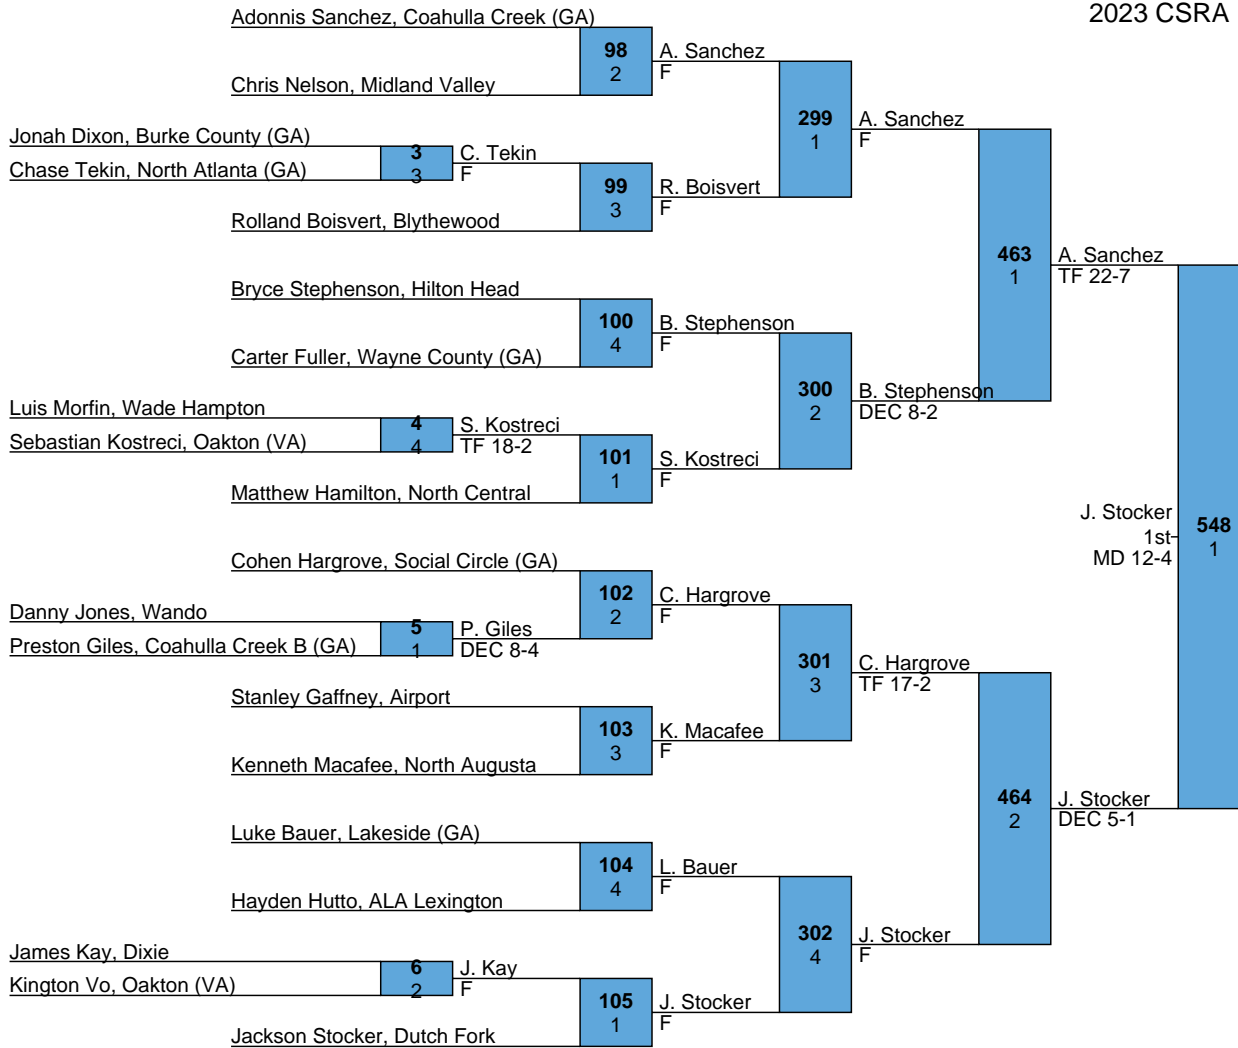

<u>Rank</u>	<u>Team</u>	<u>Points</u>	<u>1</u>	<u>2</u>	<u>3</u>	<u>4</u>	<u>5</u>	<u>6</u>
1	Social Circle (GA)	343.5	8	2	2		1	1
2	Coahulla Creek (GA)	163.5	1	2	2	1		1
3	Dutch Fork	142.5	3				1	
4	North Augusta	139.5		1	1	1		1
5	Dixie	137.5	1				3	1
6	Oakton (VA)	129.5		1		1	1	2
7	North Central	128		1	1	3		
8	Harlem (GA)	99		2		1		
9	Woodruff	93.5		1	1	1		
10	Blythewood	81					2	1
11	Hilton Head	78.5			2		1	
12	Siegel (TN)	76.5		1		1	1	
13	Screven County (GA)	75			1			
14	Lakeside (GA)	74				1	1	2
15	New Hampstead (GA)	73.5			2			
16	Airport	68			1		1	
17	Wando	67				1		
18	North Atlanta (GA)	66		1				1
18	South Aiken	66					1	
20	Burke County (GA)	64.5		1				
21	Wade Hampton	57						
22	Wayne County (GA)	56						2
23	Mid Carolina	52	1					
24	Midland Valley	46				1		1
25	Powersville	45		1		1		
26	Abbeville	43.5					1	
27	Mauldin	35			1			
28	Coahulla Creek B (GA)	31						
29	Duluth (GA)	27						
30	Wagener-Salley	25						1
31	ALA Lexington	20						
32	Augusta Christian (GA)	13						

L1515 C. Sheehan DEC 10-7 544 vs C. Stout 5th  
L516 C. Stout MD 13-2 vs [Opponent] F

L517 R. Boisvert DEF 547  
L518 B. Stephenson 4th DEC 9-5 DEF

L521 A. Favazza 553 5th  
 L522 C. Humphries 5th

L525 I. Lee  
DEC 10-8 559 I. Lee  
L526 I. Coleman 5th  
MD 14-1 MD 11-3