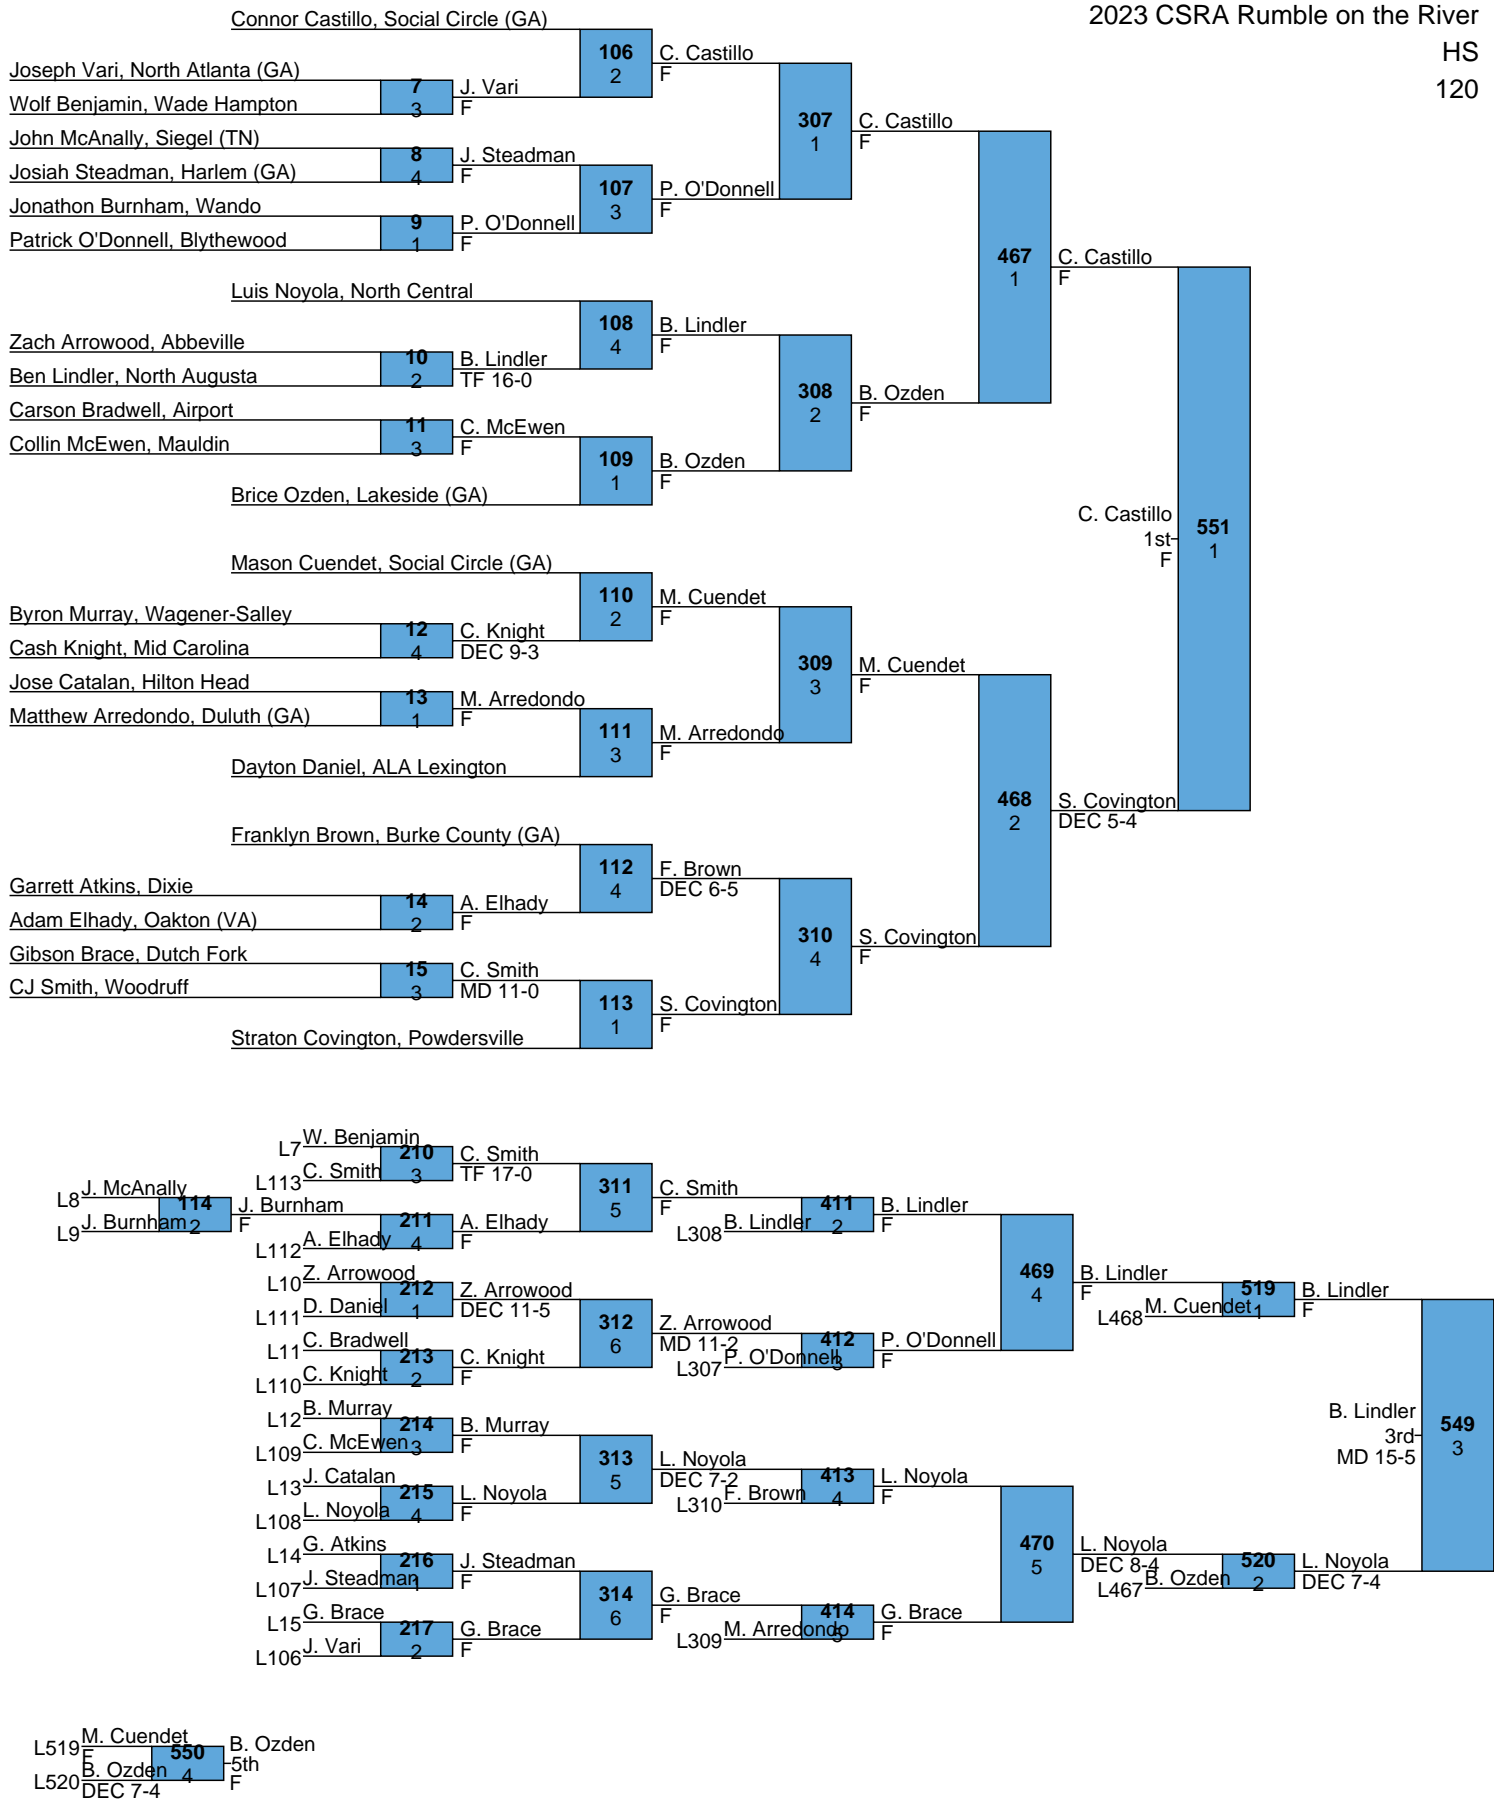

<u>Rank</u>	<u>Team</u>	<u>Points</u>	<u>1</u>	<u>2</u>	<u>3</u>	<u>4</u>	<u>5</u>	<u>6</u>
1	Social Circle (GA)	343.5	8	2	2		1	1
2	Coahulla Creek (GA)	163.5	1	2	2	1		1
3	Dutch Fork	142.5	3				1	
4	North Augusta	139.5		1	1	1		1
5	Dixie	137.5	1				3	1
6	Oakton (VA)	129.5		1		1	1	2
7	North Central	128		1	1	3		
8	Harlem (GA)	99		2		1		
9	Woodruff	93.5		1	1	1		
10	Blythewood	81					2	1
11	Hilton Head	78.5			2		1	
12	Siegel (TN)	76.5		1		1	1	
13	Screven County (GA)	75			1			
14	Lakeside (GA)	74				1	1	2
15	New Hampstead (GA)	73.5			2			
16	Airport	68			1		1	
17	Wando	67				1		
18	North Atlanta (GA)	66		1				1
18	South Aiken	66					1	
20	Burke County (GA)	64.5		1				
21	Wade Hampton	57						
22	Wayne County (GA)	56						2
23	Mid Carolina	52	1					
24	Midland Valley	46				1		1
25	Powersville	45		1		1		
26	Abbeville	43.5					1	
27	Mauldin	35			1			
28	Coahulla Creek B (GA)	31						
29	Duluth (GA)	27						
30	Wagener-Salley	25						1
31	ALA Lexington	20						
32	Augusta Christian (GA)	13						

L1515 C. Sheehan DEC 10-7 544 vs C. Stout 5th  
L516 C. Stout MD 13-2 vs [Opponent] F

L517 R. Boisvert DEF 547  
L518 B. Stephenson 4th DEC 9-5 DEF

L521 A. Favazza 553 5th  
 L522 C. Humphries 5th

L525 I. Lee  
DEC 10-8 559 I. Lee  
L526 I. Coleman 5th  
MD 14-1 MD 11-3